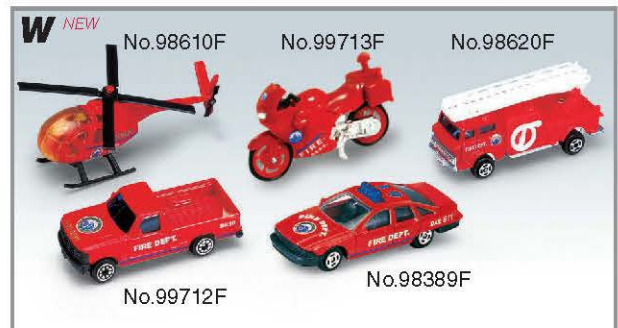

## TEAM POWER No.97506G

**GARAGE**

**No.96000**

**No.96050**

No.96050G

596 x 278 x 250 mm  
Length Width Height

**No.96040**

No.96040G